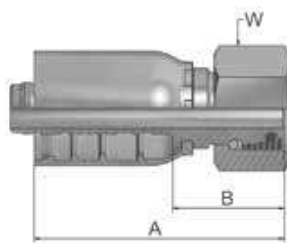

CA Female Metric 24° Light Series with O-Ring Swivel – Straight

ISO 12151-2-SWS-L – DKOL

Part Number	Hose I.D.				Thread metric	Tube O.D. mm	A mm	B mm	W mm
	DN	Inch	Size	mm					
1CA77-15-8	12	1/2	-8	12,7	M22x1,5	15	63	28	27
1CA77-18-10	16	5/8	-10	15,9	M26x1,5	18	66	27	32
1CA77-18-12	19	3/4	-12	19,1	M26x1,5	18	74	28	32
1CA77-22-12	19	3/4	-12	19,1	M30x2	22	73	27	36
1CA77-22-16	25	1	-16	25,4	M30x2	22	88	33	36
1CA77-28-16	25	1	-16	25,4	M36x2	28	89	35	41
1CA77-35-20	31	1 1/4	-20	31,8	M45x2	35	100	37	50
1CA77-42-24	38	1 1/2	-24	38,1	M52x2	42	106	39	60

Fittings with standard O-ring seals can be used for temperatures from -40 °C up to +105 °C.
O-rings see section Eb. Special O-rings are available on request.

CE Female Metric 24° Light Series with O-Ring Swivel – 45° Elbow

ISO 12151-2-SWE -L – DKOL 45°

Part Number	Hose I.D.				Thread metric	Tube O.D. mm	A mm	B mm	E mm	W mm
	DN	Inch	Size	mm						
1CE77-15-8	12	1/2	-8	12,7	M22x1,5	15	84	49	24	27
1CE77-22-12	19	3/4	-12	19,1	M30x2	22	120	74	29	36
1CE77-28-16	25	1	-16	25,4	M36x2	28	142	88	33	41
1CE77-35-20	31	1 1/4	-20	31,8	M45x2	35	162	98	37	50
1CE77-42-24	38	1 1/2	-24	38,1	M52x2	42	201	134	49	60