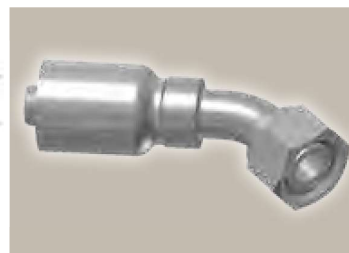

CA Female Metric 24° Light Series with O-Ring Swivel – Straight

ISO 12151-2-SWS-L – DKOL

Part Number	Hose I.D.				Thread metric	Tube O.D. mm	A mm	B mm	W mm
	DN	Inch	Size	mm					
1CA77-15-8	12	1/2	-8	12,7	M22x1,5	15	63	28	27
1CA77-18-10	16	5/8	-10	15,9	M26x1,5	18	66	27	32
1CA77-18-12	19	3/4	-12	19,1	M26x1,5	18	74	28	32
1CA77-22-12	19	3/4	-12	19,1	M30x2	22	73	27	36
1CA77-22-16	25	1	-16	25,4	M30x2	22	88	33	36
1CA77-28-16	25	1	-16	25,4	M36x2	28	89	35	41
1CA77-35-20	31	1 1/4	-20	31,8	M45x2	35	100	37	50
1CA77-42-24	38	1 1/2	-24	38,1	M52x2	42	106	39	60

Fittings with standard O-ring seals can be used for temperatures from -40 °C up to +105 °C.
O-rings see section Eb. Special O-rings are available on request.

CE Female Metric 24° Light Series with O-Ring Swivel – 45° Elbow

ISO 12151-2-SWE -L – DKOL 45°

Part Number	Hose I.D.				Thread metric	Tube O.D. mm	A mm	B mm	E mm	W mm
	DN	Inch	Size	mm						
1CE77-15-8	12	1/2	-8	12,7	M22x1,5	15	84	49	24	27
1CE77-22-12	19	3/4	-12	19,1	M30x2	22	120	74	29	36
1CE77-28-16	25	1	-16	25,4	M36x2	28	142	88	33	41
1CE77-35-20	31	1 1/4	-20	31,8	M45x2	35	162	98	37	50
1CE77-42-24	38	1 1/2	-24	38,1	M52x2	42	201	134	49	60

Fittings with standard O-ring seals can be used for temperatures from -40 °C up to +105 °C.
O-rings see section Eb. Special O-rings are available on request.

Approved **fitting series** for hose types, depending on size: