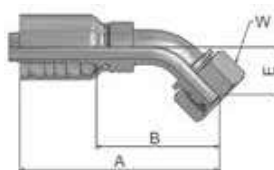

CA Female Metric 24° Light Series with O-Ring Swivel – Straight

ISO 12151-2-SWS-L – DKOL

Part Number	Hose I.D.				Thread metric	Tube O.D. mm	A mm	B mm	W mm
	DN	Inch	Size	mm					
1CA77-15-8	12	1/2	-8	12,7	M22x1,5	15	63	28	27
1CA77-18-10	16	5/8	-10	15,9	M26x1,5	18	66	27	32
1CA77-18-12	19	3/4	-12	19,1	M26x1,5	18	74	28	32
1CA77-22-12	19	3/4	-12	19,1	M30x2	22	73	27	36
1CA77-22-16	25	1	-16	25,4	M30x2	22	88	33	36
1CA77-28-16	25	1	-16	25,4	M36x2	28	89	35	41
1CA77-35-20	31	1 1/4	-20	31,8	M45x2	35	100	37	50
1CA77-42-24	38	1 1/2	-24	38,1	M52x2	42	106	39	60

Fittings with standard O-ring seals can be used for temperatures from -40 °C up to +105 °C.
O-rings see section Eb. Special O-rings are available on request.

CE Female Metric 24° Light Series with O-Ring Swivel – 45° Elbow

ISO 12151-2-SWE -L – DKOL 45°

Part Number	Hose I.D.				Thread metric	Tube O.D. mm	A mm	B mm	E mm	W mm
	DN	Inch	Size	mm						
1CE77-15-8	12	1/2	-8	12,7	M22x1,5	15	84	49	24	27
1CE77-22-12	19	3/4	-12	19,1	M30x2	22	120	74	29	36
1CE77-28-16	25	1	-16	25,4	M36x2	28	142	88	33	41
1CE77-35-20	31	1 1/4	-20	31,8	M45x2	35	162	98	37	50
1CE77-42-24	38	1 1/2	-24	38,1	M52x2	42	201	134	49	60